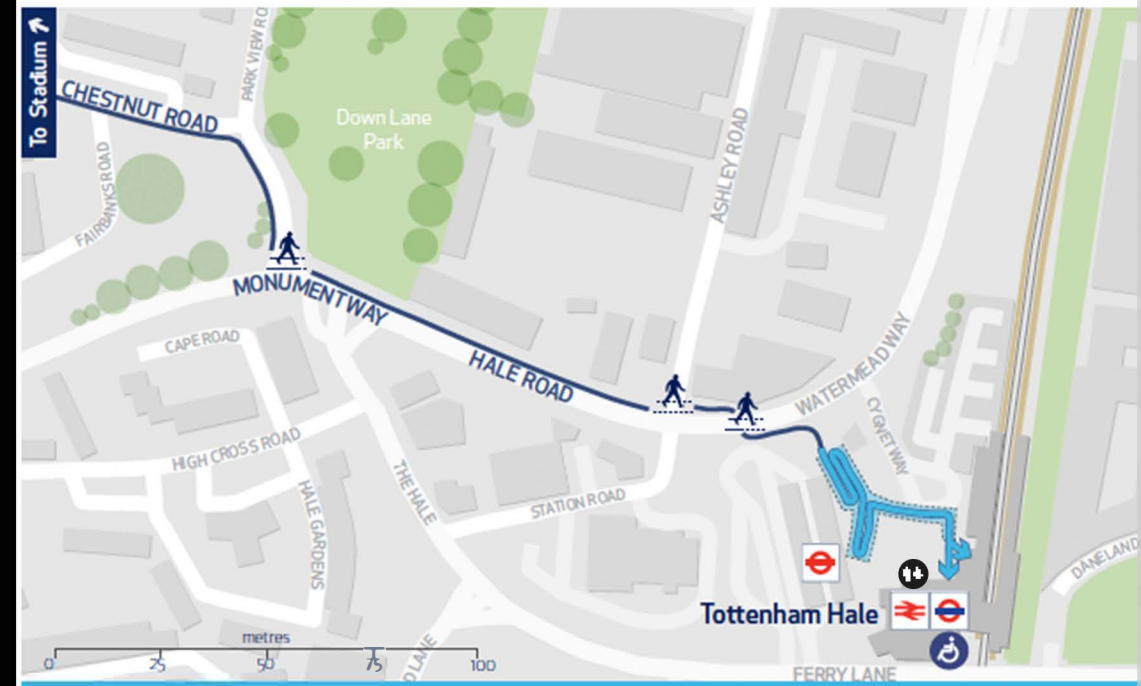

High Road

Seven Sisters post-event

Key

- Main walking routes
- Resident & business Traffic Management 17:00 until 1 hour post event.
- Road closed to traffic from 17:00 until 1 hour post-event.
- Event Day Toilets
- Post-event queue operations
- Accessibility
- Pre-booked coach parking zones
- Pre-booked free fan shuttle bus from Wood Green
- Bus stop locations for TfL routes
- Cross road with caution
- No entry - post event
- Entrance number
- Premium entrance

An extended Event Day Controlled Parking Zone in Haringey and Enfield will be in operation on event days 1.5 miles around stadium.

The stadium is a public transport destination.

www.tottenhamhotspur.com/the-stadium/attending-matches/getting-here/

White Hart Lane post-event

Northumberland Park post-event

Tottenham Hale post-event