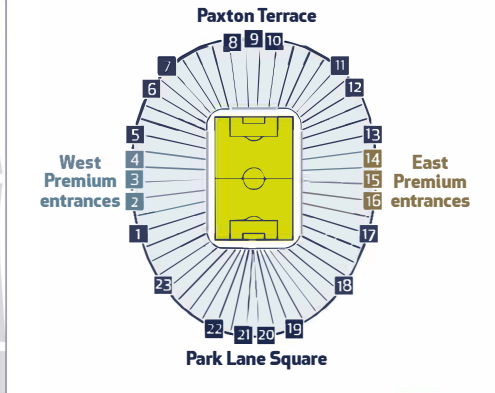

High Road

Seven Sisters post-event

Key

- Main walking routes
- Resident & business Traffic Management 17:00 until 1 hour post event.
- Road closed to traffic from 17:00 until 1 hour post-event.
- Event Day Toilets
- Post-event queue operations
- Accessibility
- Pre-booked coach parking zones
- Pre-booked free fan shuttle bus from Wood Green
- Bus stop locations for TfL routes
- Cross road with caution
- No entry - post event
- Entrance number
- Premium entrance

An extended Event Day Controlled Parking Zone in Haringey and Enfield will be in operation on event days 1.5 miles around stadium.

The stadium is a public transport destination.

www.tottenhamhotspur.com/the-stadium/attending-matches/getting-here/

White Hart Lane post-event

Northumberland Park post-event

Tottenham Hale post-event