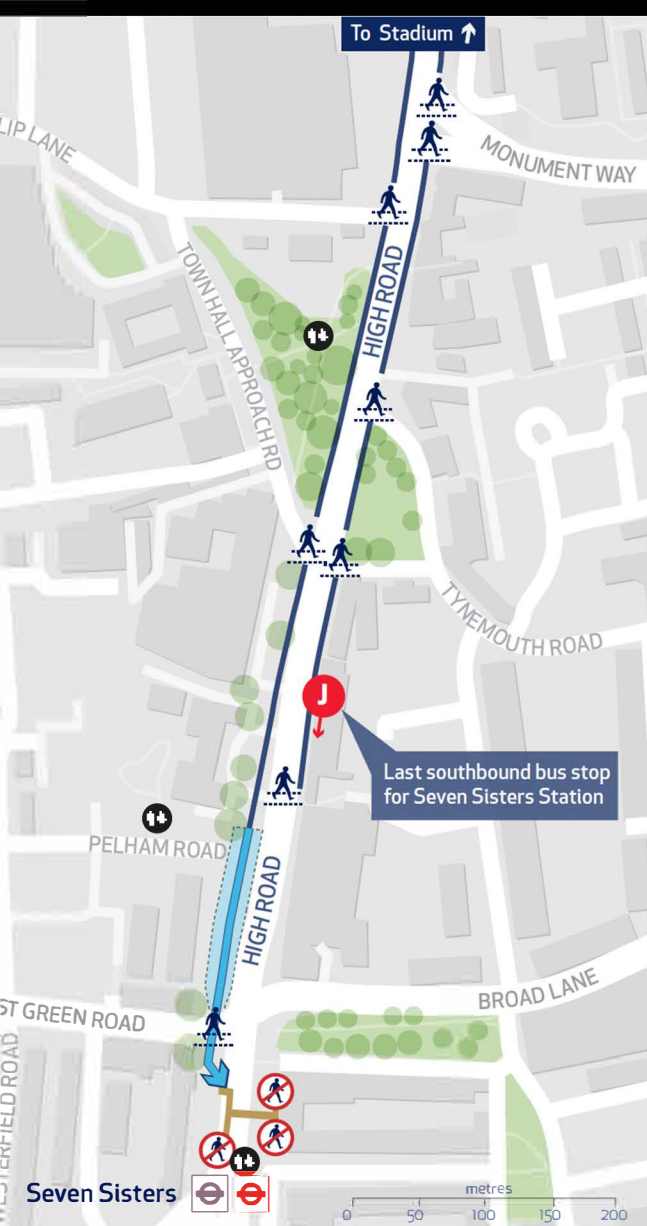

High Road

Seven Sisters post-event

Key

- Main walking routes
- Resident & business Traffic Management 17:00 until 1 hour post event.
- Road closed to traffic from 17:00 until 1 hour post-event.
- Event Day Toilets
- Post-event queue operations
- Accessibility
- Pre-booked coach parking zones
- Pre-booked free fan shuttle bus from Wood Green
- Bus stop locations for TfL routes
- Cross road with caution
- No entry - post event
- Entrance number
- Premium entrance

An extended Event Day Controlled Parking Zone in Haringey and Enfield will be in operation on event days 1.5 miles around stadium.

The stadium is a public transport destination.

www.tottenhamhotspur.com/the-stadium/attending-matches/getting-here/

White Hart Lane post-event

Northumberland Park post-event

Tottenham Hale post-event