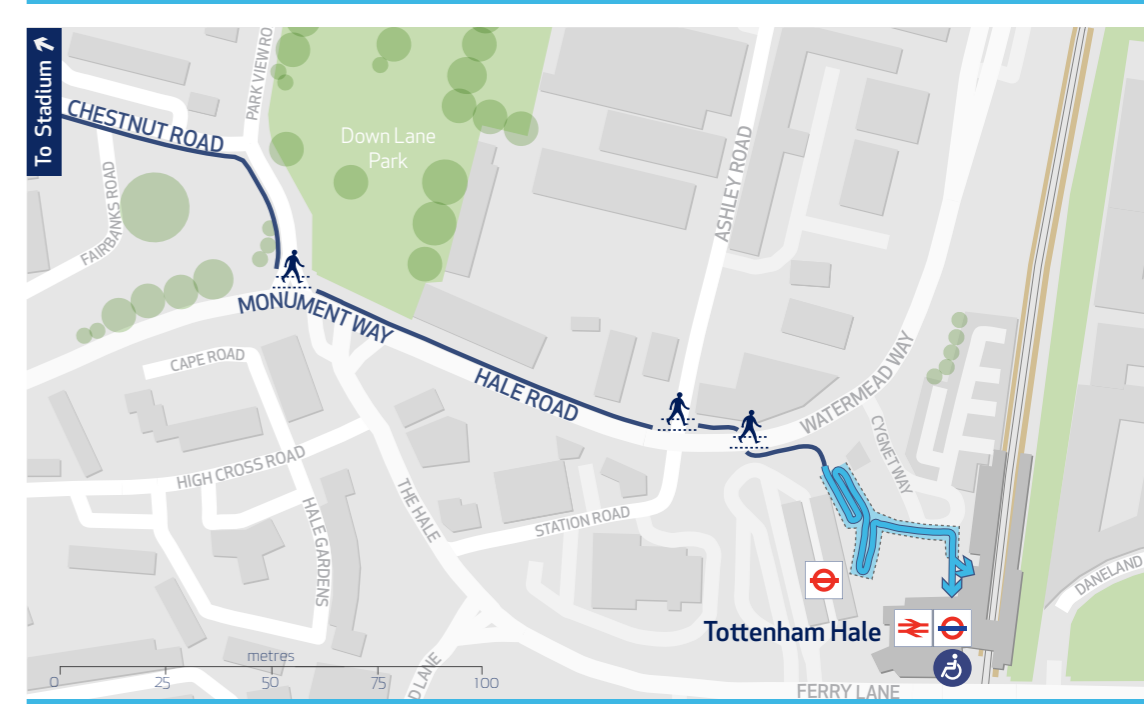

High Road

Seven Sisters post-event

Key

- Main walking routes
- Resident & business Traffic Management Zone 2 hours pre/during event and 1 hour post-event
- Road closed to traffic on event days up to 2 hours pre/during event and 1 hour post-event
- Event day black taxi rank
- Station queuing area
- Post-event queue operations
- Pre-booked coach parking zones
- Pre-booked free fan shuttle bus from Alexandra Palace and Wood Green
- Bus stop locations for TfL routes
- Cross road with caution
- No entry - post event
- Entrance number
- West/East Premium entrances

An extended Event Day Controlled Parking Zone in Haringey and Enfield will be in operation on event days 1.5 miles around stadium.

The stadium is a public transport destination.

tottenhamhotspur.com/getting-here

White Hart Lane post-event

Northumberland Park post-event

Tottenham Hale post-event