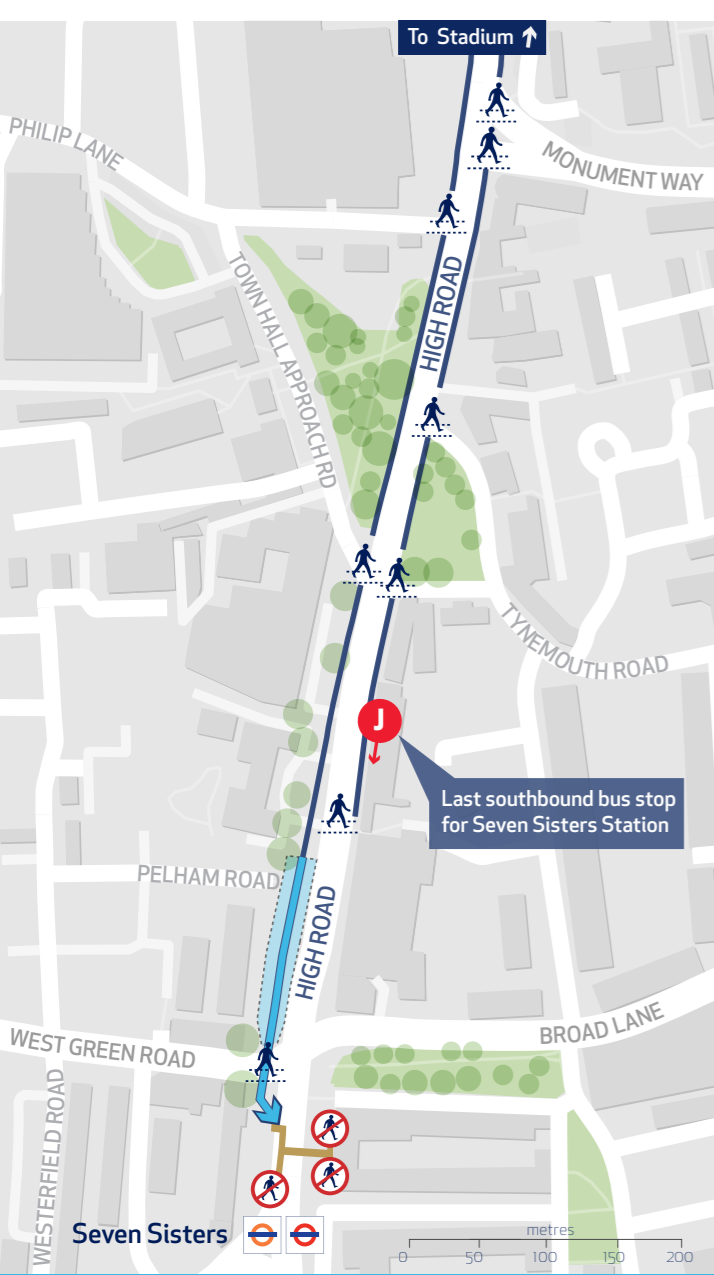

High Road

Seven Sisters post-event

Key

- Main walking routes
- Resident & business Traffic Management Zone 2 hours pre/during event and 1 hour post-event
- Road closed to traffic on event days up to 2 hours pre/during event and 1 hour post-event
- Event day black taxi rank
- Station queuing area
- Post-event queue operations
- Pre-booked coach parking zones
- Pre-booked free fan shuttle bus from Alexandra Palace and Wood Green
- Bus stop locations for TfL routes
- Cross road with caution
- No entry - post event
- Entrance number
- West/East Premium entrances

An extended Event Day Controlled Parking Zone in Haringey and Enfield will be in operation on event days 1.5 miles around stadium.

The stadium is a public transport destination.

tottenhamhotspur.com/getting-here

White Hart Lane post-event

Northumberland Park post-event

Tottenham Hale post-event