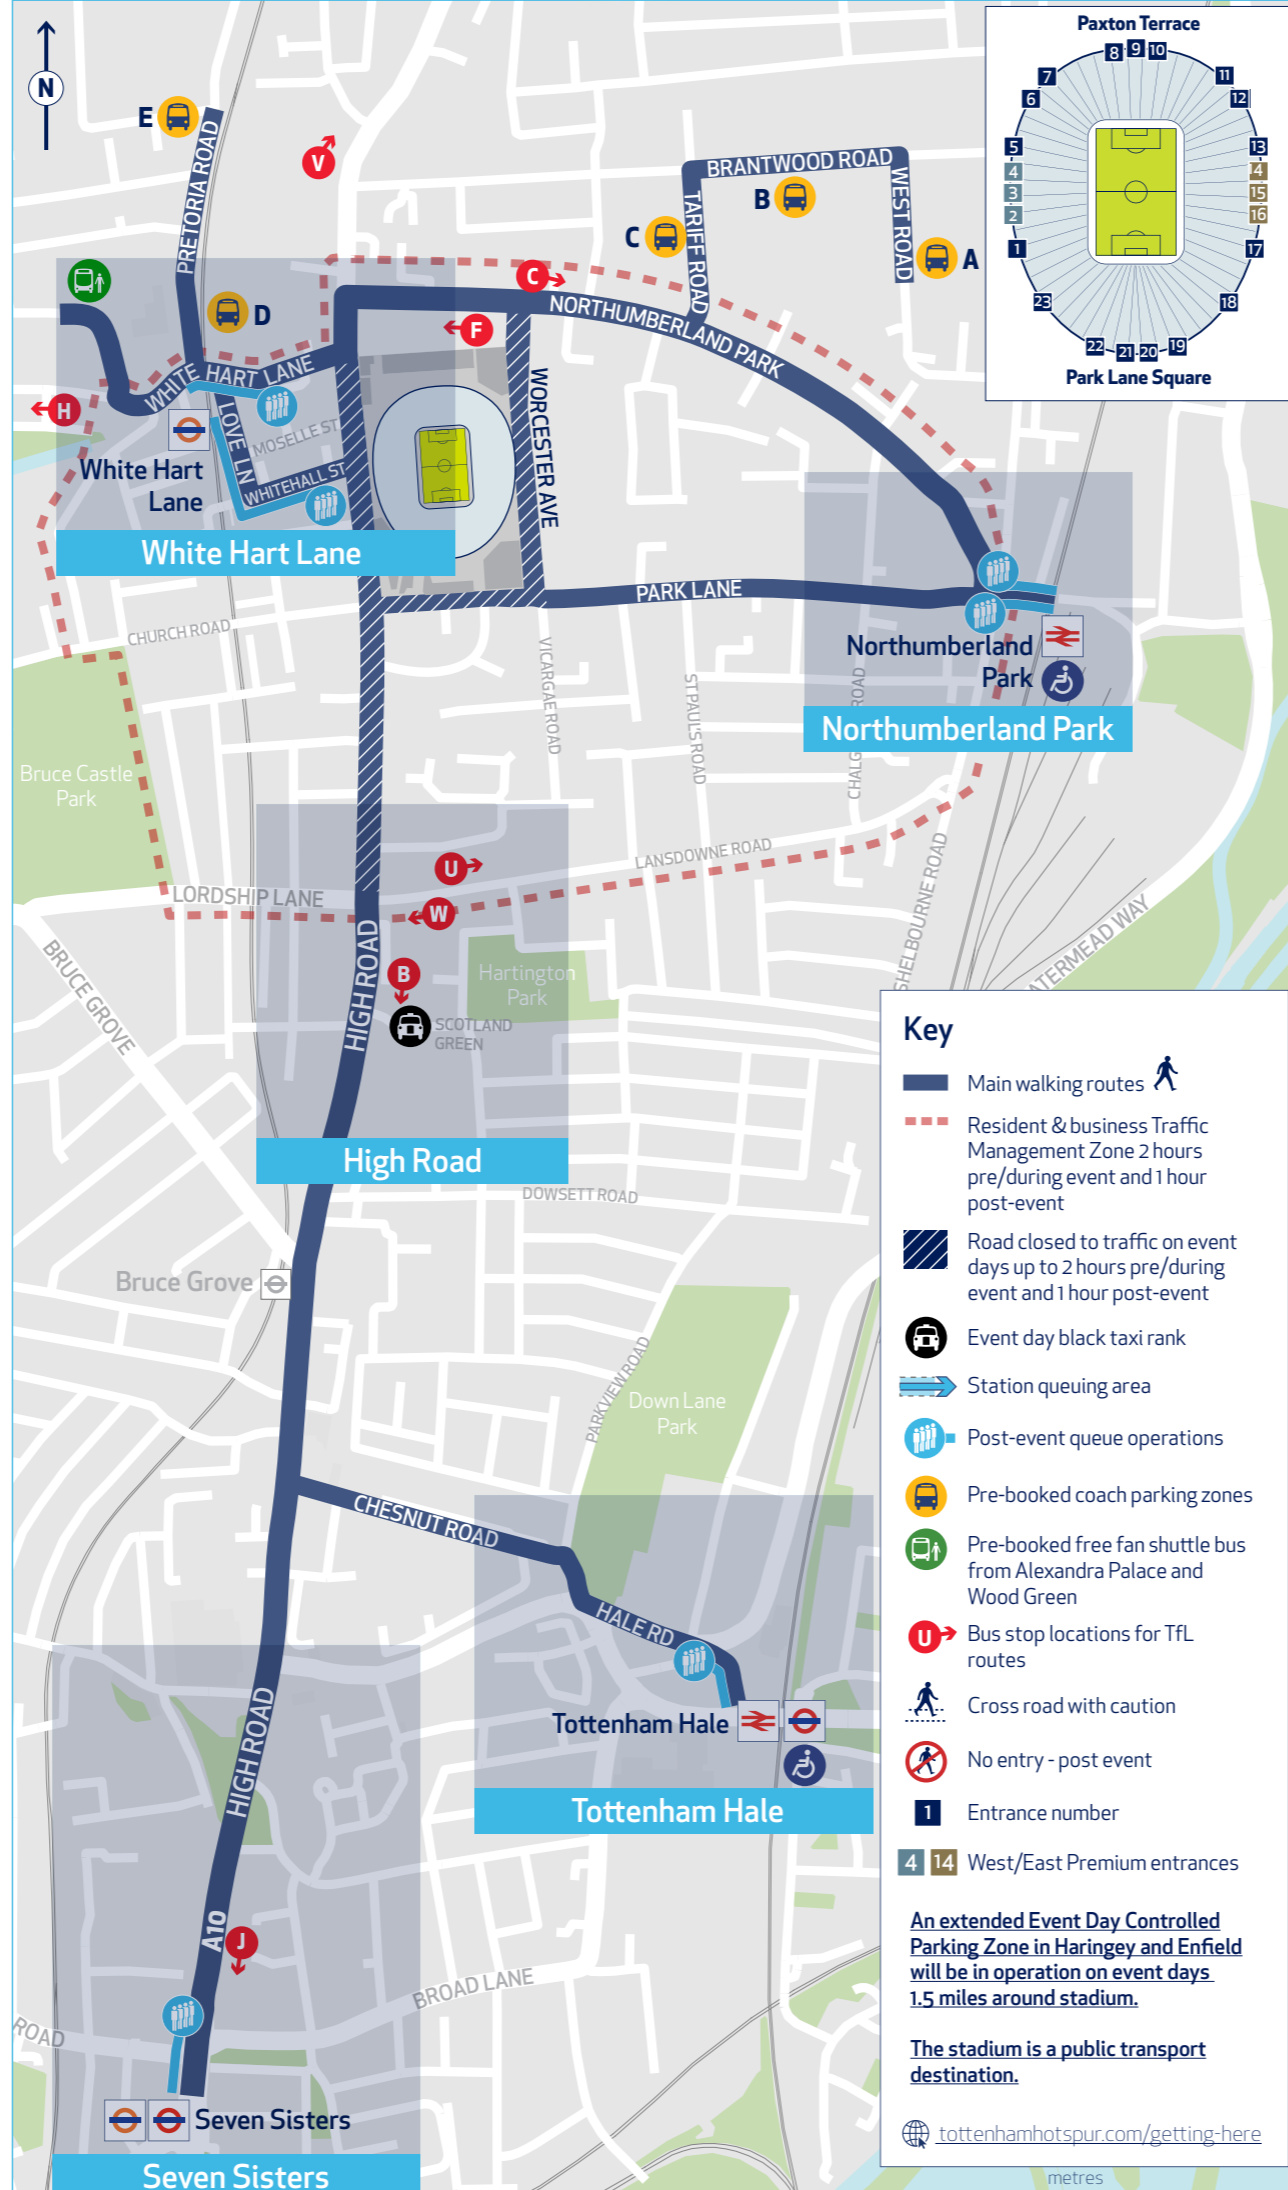

High Road

Seven Sisters post-event

Key

- Main walking routes
- Resident & business Traffic Management Zone 2 hours pre/during event and 1 hour post-event
- Road closed to traffic on event days up to 2 hours pre/during event and 1 hour post-event
- Event day black taxi rank
- Station queuing area
- Post-event queue operations
- Pre-booked coach parking zones
- Pre-booked free fan shuttle bus from Alexandra Palace and Wood Green
- Bus stop locations for TfL routes
- Cross road with caution
- No entry - post event
- Entrance number
- West/East Premium entrances

An extended Event Day Controlled Parking Zone in Haringey and Enfield will be in operation on event days 1.5 miles around stadium.

The stadium is a public transport destination.

tottenhamhotspur.com/getting-here

White Hart Lane post-event

Northumberland Park post-event

Tottenham Hale post-event