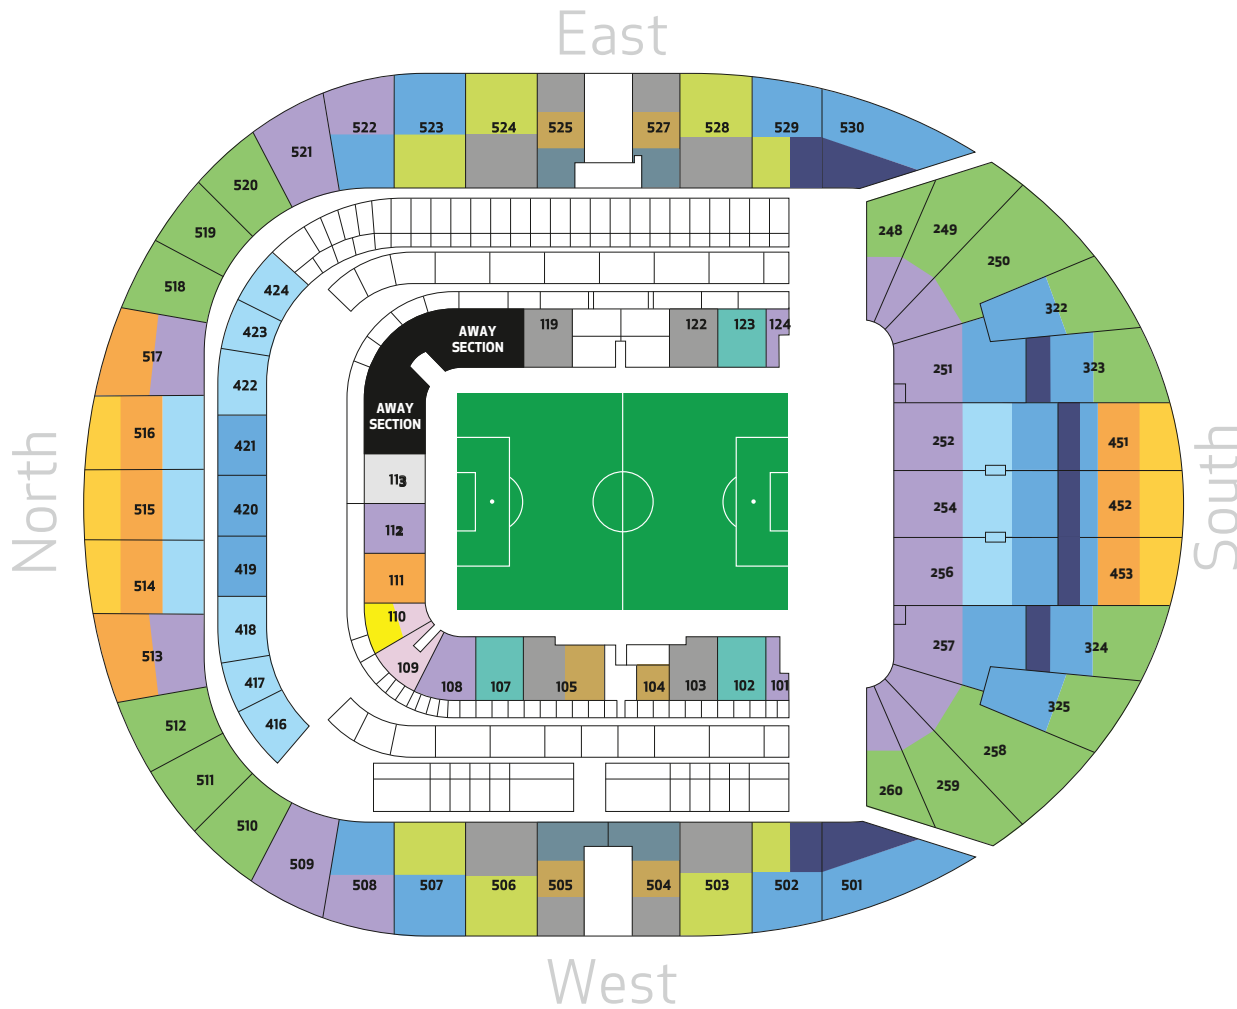

Tottenham Hotspur Stadium | Match Ticket Prices

Category B

	Adult	Senior	Young Adult	Junior
109, 110	£43	£22	£32.50	£22
451 - 453, 514 - 516	£47	£24	£35.50	£24
110	£48	£24	£36	£24
111, 451 - 453, 513 - 517	£50	£25	£37.50	£25
113	£50	£25	£37.50	£25
248 - 250, 258 - 260, 322 - 325, 510 - 512, 518 - 520	£52	£26	£39	£26
101, 108, 112, 124, 248 - 252, 254, 256 - 260, 508, 509, 513, 517, 521, 522	£55	£28	£41.50	£28
252, 254, 256, 416 - 418, 422 - 424, 514 - 516	£60	£30	£45	£30
251, 252, 254, 256, 257, 322 - 325, 419 - 421, 451 - 453, 501, 502, 507, 508, 522, 523, 529, 530	£65	n/a	n/a	n/a
102, 107, 123	£68	n/a	n/a	n/a
502, 503, 506, 507, 523, 524, 528, 529	£72	n/a	n/a	n/a
103, 105, 119, 122, 503 - 506, 524, 525, 527, 528	£80	n/a	n/a	n/a
104, 105, 504, 505, 525, 527	£95	n/a	n/a	n/a
504, 505, 525, 527	No Match Ticket Availability			
323, 324, 451, 453, 501, 502, 529, 530	No Match Ticket Availability			

Eligibility for Concessionary priced Match Tickets

Senior	Over 65 years old	Aged 65 years or over on 10 August 2019
Young Adult	Under 22 years old	Aged 21 years or younger on 10 August 2019
Junior	Under 18 years old	Aged 17 years or younger on 10 August 2019