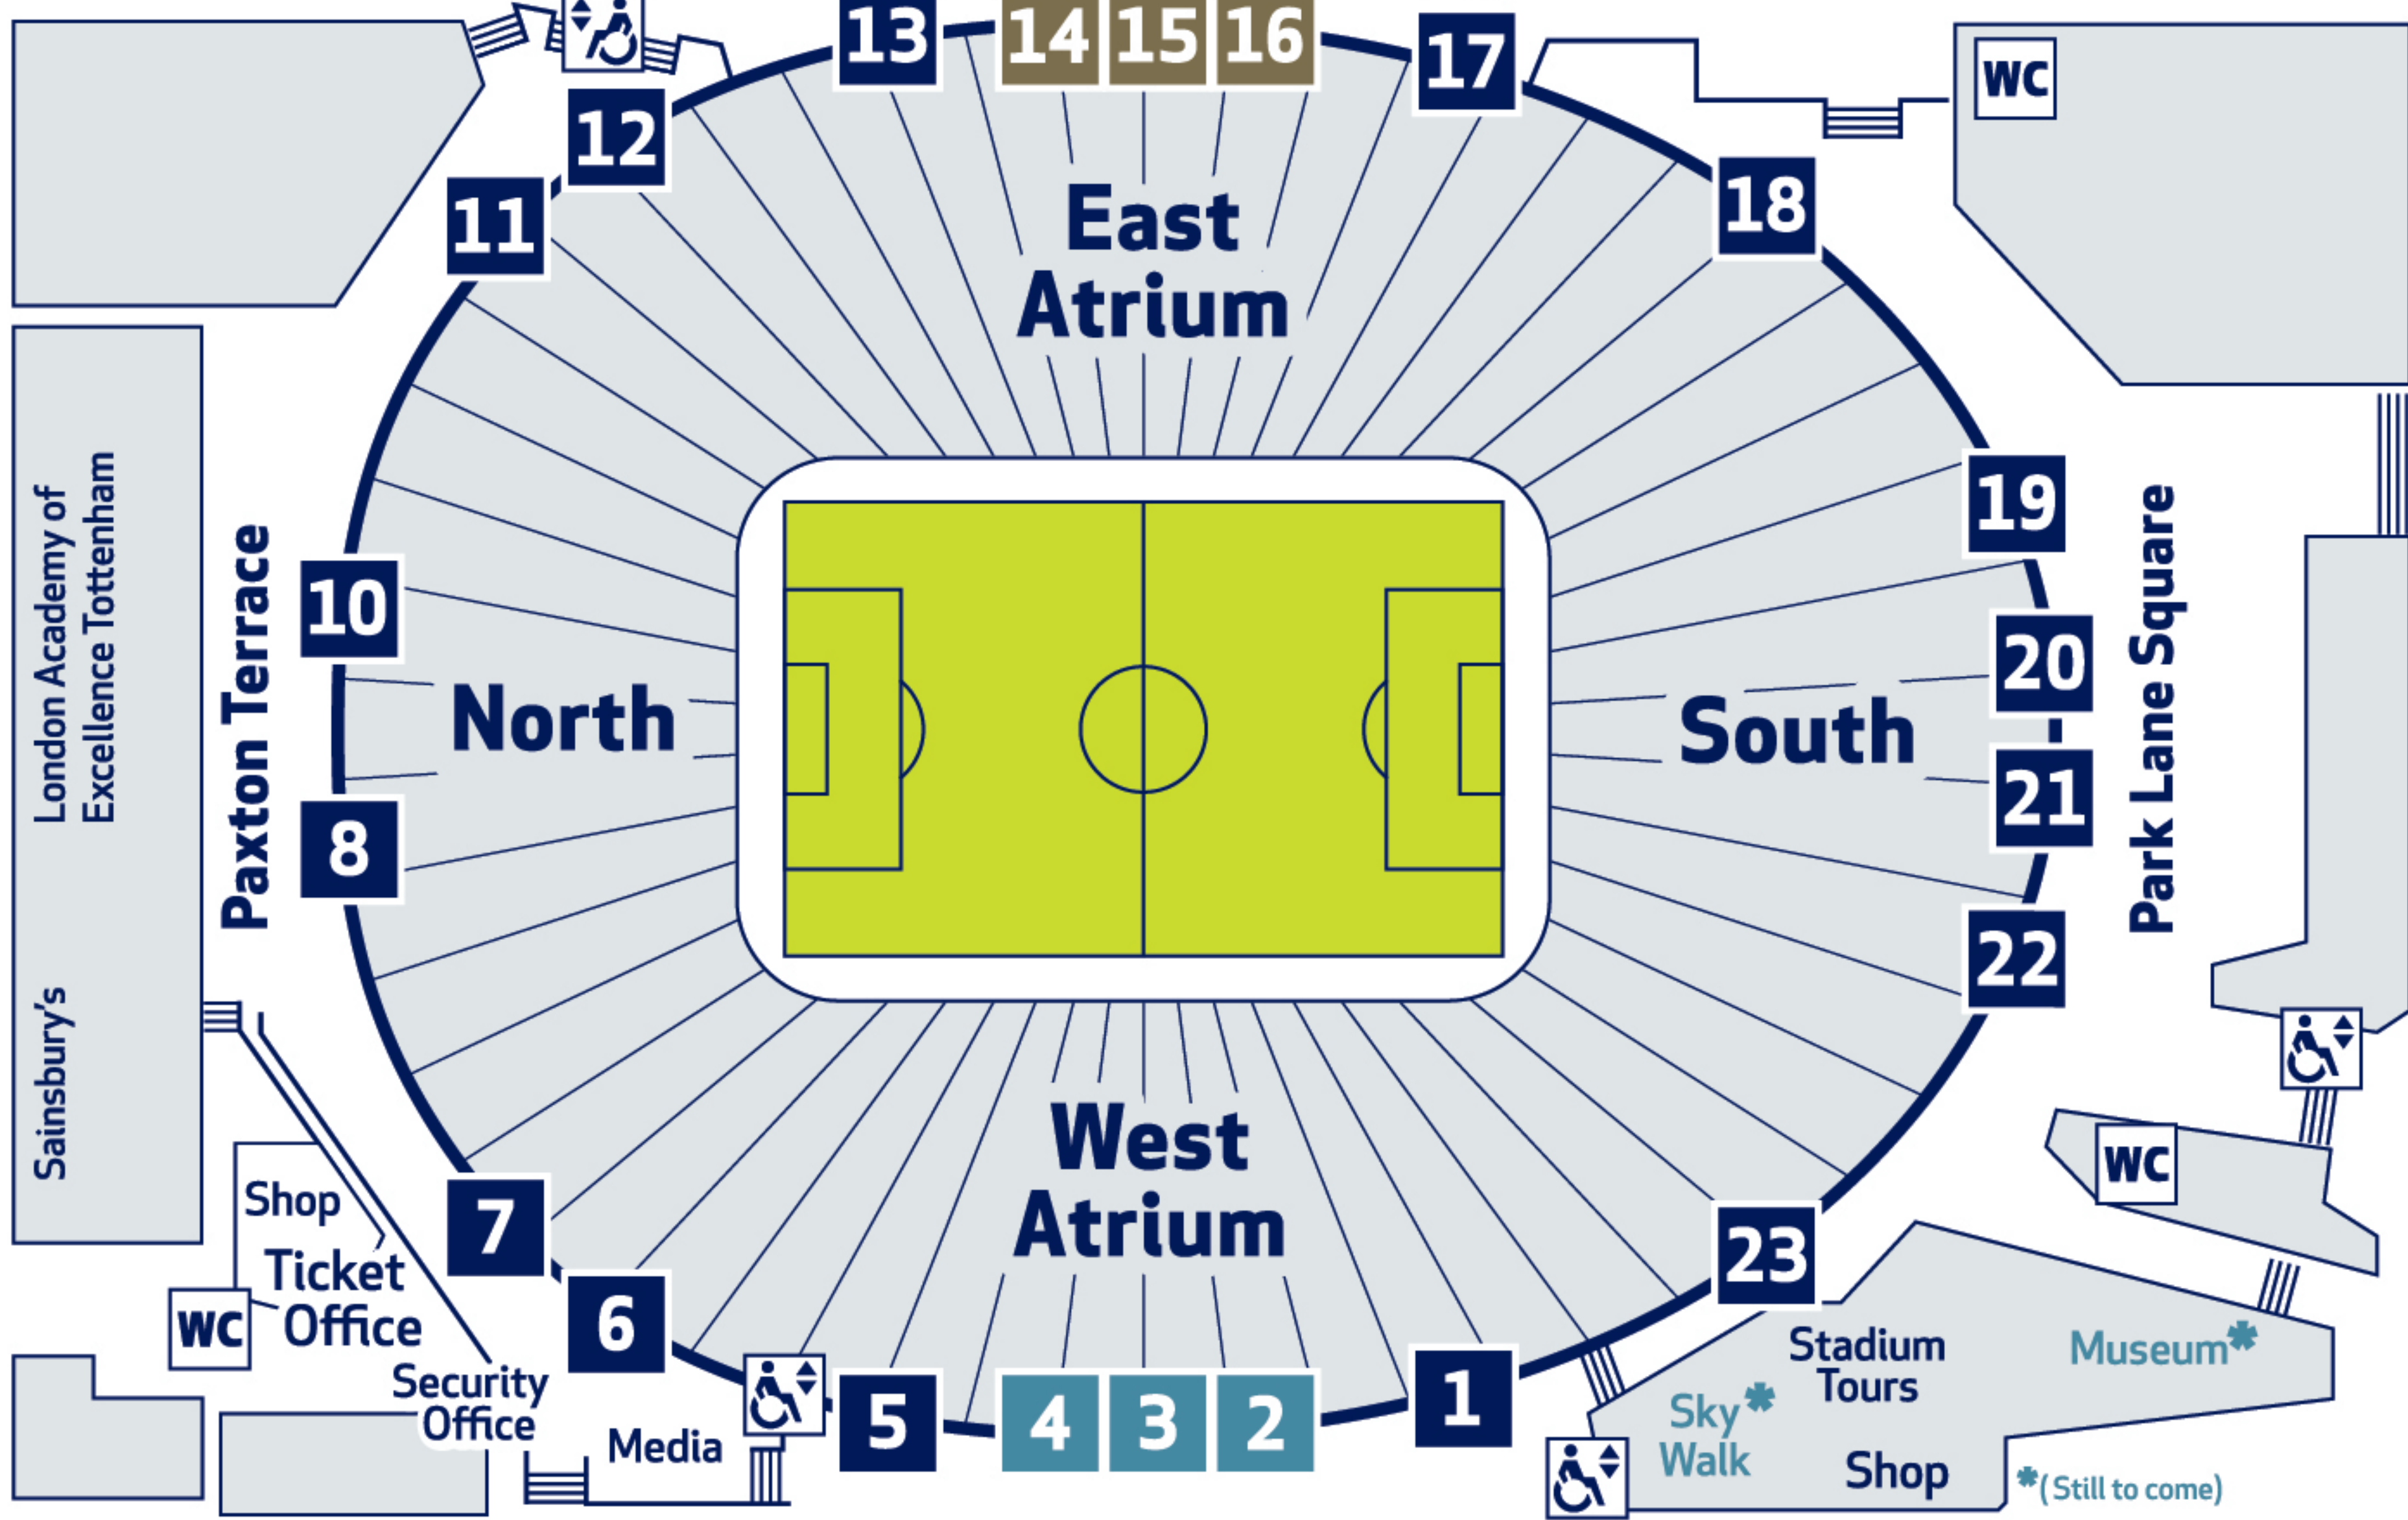

Northumberland Park

Northumberland Park

East Premium entrances

West Premium entrances

WORCESTER AVENUE

HIGH ROAD

Tottenham Hale
Seven Sisters

NORTHUMBERLAND PARK

PARK LANE

White Hart Lane
Overground